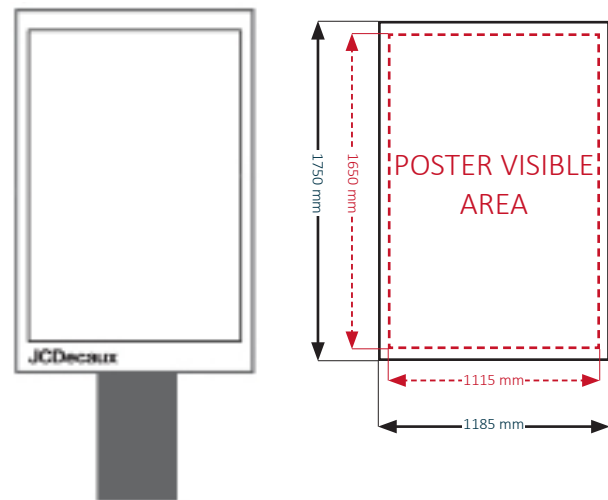

Measurements of design: 1:1
Poster size: 1185 x 1750 mm
Minimum file resolution: 72 dpi
Format: PDF/X-1a
Colors: CMYK
Spot color black:
C60 M60 Y60 K100

Please leave 5cm from top and bottom, 3.5 cm from right and left side without any important layout elements like text. This area will go behind the frame but still has to be in the same color with the layout background.

PDF/X-1a

Every design must be in a separate file

All color pictures and tones used in the design must be in CMYK.

Spot colors must be converted into CMYK format

Mark the file name as follows (do not use letters with dots):

- Client_campaign_measurements.pdf
- Example: Stockmann_Hullud_paevad_1185x1750_mm.pdf
- Example: Stockmann_Hullud_paevad_1185x1750_mm_2.pdf

Server address for print files

Open with FTP program

Server name: ftp.jcdecaux.ee

User: ftp1

Password: Jcd001

Paper

Abribus Paper 150g/m², paper coated from both sides for outdoor use

JCDecaux only accepts PDF/X-1a standard compatible files.

Printing quality guarantee does not extend to other versions of PDF files. For colored objects (including white objects, except 100% black objects) there can't be a defined overprint. If the client orders posters themselves, the client is responsible for the posters compliance and quality.